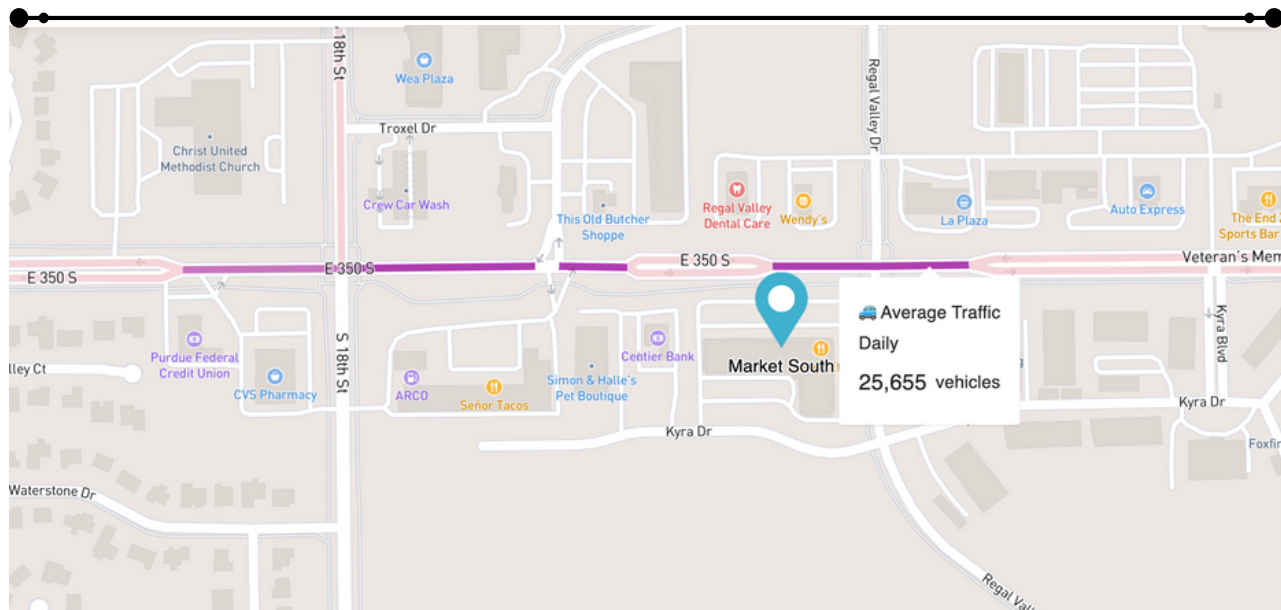

MARKET SOUTH

2049 Veterans Memorial Parkway, Lafayette, IN 47909

ONLY ONE SPACE LEFT
1,152 SF NOW AVAILABLE

**Add Your Business to this
Shopping & Dining
Destination!**
VPD over 25,000!

Market South Amenities

- ◆ Stylish Stone & Brick facade
- ◆ Unique lighting & awning features
- ◆ Full height storefront glass
- ◆ Signage available on building and pylon sign
- ◆ Outdoor Mall feel with ample parking and professionally landscaped grounds
- ◆ In the center of a high-growth area which includes Subaru, Nanshan and GE
- ◆ Close proximity to U.S. 52, U.S. 231 & I-65
- ◆ Frontage & visibility on Veteran's Memorial Parkway

Over 111K people reside within a 15-minute drive of Market South.

Call Randy Truitt
765.404.7584
randy@truvantrealty.com

TRUVANT
REALTY

Call Today to learn more about Market South!