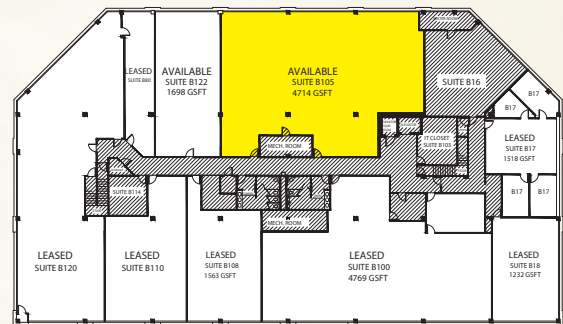

LOCATED AT THE ENTRY OF THE PURDUE RESEARCH PARK

DELUXE OFFICE / RESEARCH SPACE

Located at the entry of the Purdue Research Park

BUILDING AMENITIES INCLUDE

- Secure Entry Access System
- Newly Renovated Common Areas
- Elevator
- Kitchenette's on each floor
- Locker Room
- Sprinkler System
- Shared Building Conference Rooms
- Easy Access to West Lafayette Park Trail System
- Access to Video Conference Center in Partnership with PRF
- Fiber Optics Available in Building

SPACES AVAILABLE

B105: 4,714 Gross Square Feet

BASEMENT

MAIN FLOOR

SECOND FLOOR