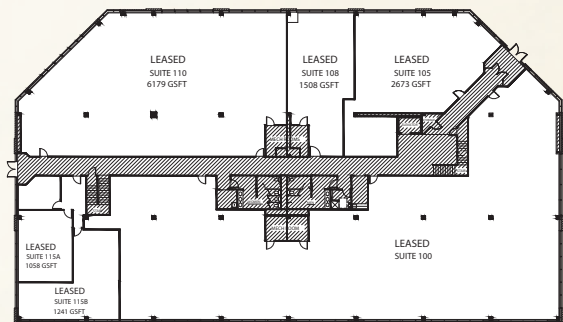

LOCATED AT THE ENTRY OF THE PURDUE RESEARCH PARK

DELUXE OFFICE / RESEARCH SPACE

Located at the entry of the Purdue Research Park

BUILDING AMENITIES INCLUDE

- Secure Entry Access System
- Newly Renovated Common Areas
- Elevator
- Kitchenette's on each floor
- Locker Room
- Sprinkler System
- Shared Building Conference Rooms
- Easy Access to West Lafayette Park Trail System
- Access to Video Conference Center in Partnership with PRF
- Fiber Optics Available in Building

SPACES AVAILABLE

B105: 4,714 Gross Square Feet

BASEMENT

MAIN FLOOR

SECOND FLOOR