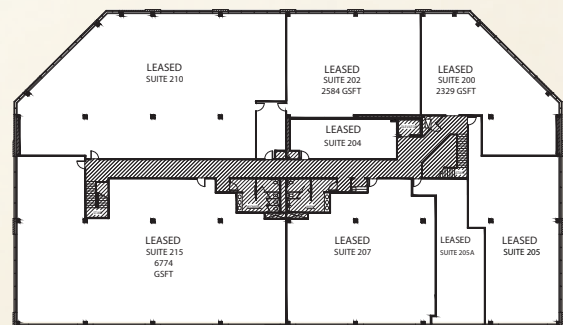

LOCATED AT THE ENTRY OF THE PURDUE RESEARCH PARK

DELUXE OFFICE / RESEARCH SPACE

Located at the entry of the Purdue Research Park

BUILDING AMENITIES INCLUDE

- Secure Entry Access System
- Newly Renovated Common Areas
- Elevator
- Kitchenette's on each floor
- Locker Room
- Sprinkler System
- Shared Building Conference Rooms
- Easy Access to West Lafayette Park Trail System
- Access to Video Conference Center in Partnership with PRF
- Fiber Optics Available in Building

SPACES AVAILABLE

B105: 4,714 Gross Square Feet

BASEMENT

MAIN FLOOR

SECOND FLOOR